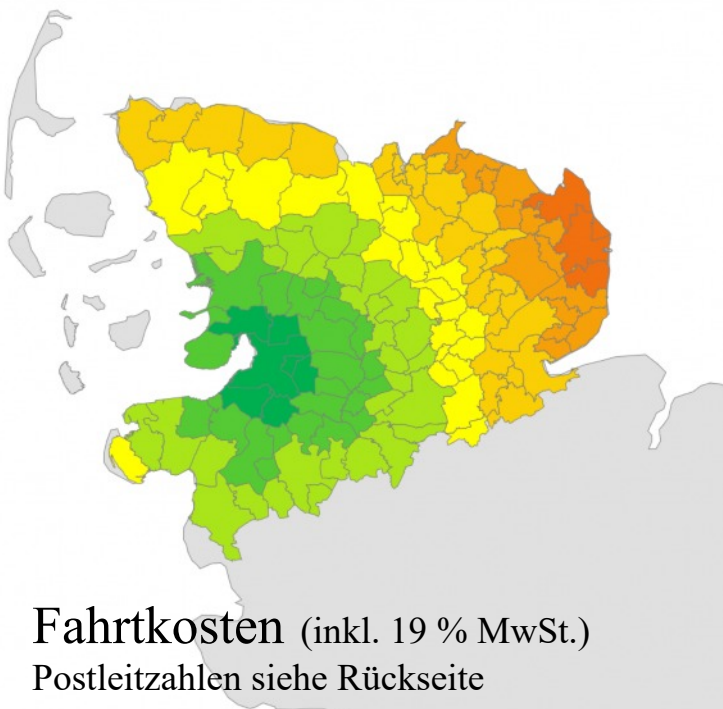

Ihr Hufschuh-Experte aus Husum

Hufschuhe schützen den Pferdehuf, bei Ausritten oder Sport, ohne langfristig zu belasten – ganz wie bei uns Menschen. Sie können zudem Auffälligkeiten am Huf entgegenwirken und sogar bei der Heilung von Hufkrankheiten helfen. *Back to the roots?* Für die Umstellung auf Barhuf sind sie der perfekte Übergangsschutz.

Hufschuhe sind der natürlichste Schutz für Pferdehufe, den es gibt.

Fahrtkosten (inkl. 19 % MwSt.)

Postleitzahlen siehe Rückseite

Zone 1	Zone 2	Zone 3	Zone 4
8,00 €	20,00 €	32,00 €	45,00 €
Zone 5	Zone 6	Zone 7	Zone 8
57,00 €	70,00 €	81,00 €	*

* Nordfriesische Inseln Sylt, Amrum, Föhr, Pellworm nach Vereinbarung